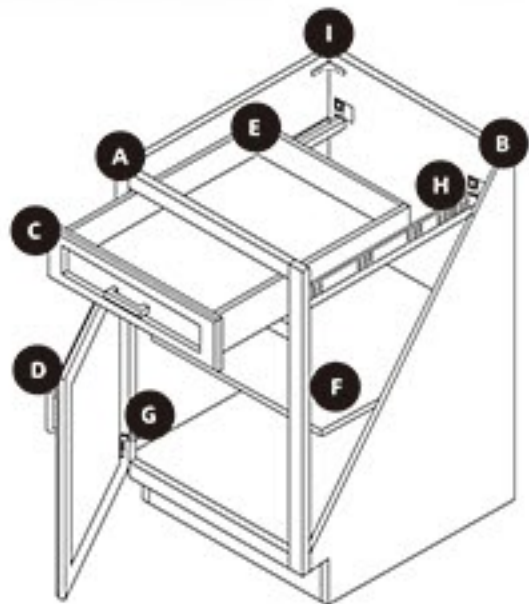

© MAPLE WALNUT

© OCEAN BLUE

© URBAN OAK

© COSMO SAND

FRAMELESS CABINETS

What is an American Style (Framed) Cabinet?

What is an American Style (Framed) Cabinet?

American cabinet manufacturers have traditionally built cabinets using a framed construction. In this type of cabinet construction, the rails and stiles form a 3/4 inch face "frame" at the front of the cabinet box. This frame resembles a flat picture frame attached to the door front, adding dimension to the door front. The cabinet doors are secured to the edge of the frame, which gives the cabinet strength and sturdiness. HomeCo's American Style cabinets are made of solid wood doors face frames, and drawer faces with plywood construction cabinet boxes. The wood-dominant feel of the cabinets will bring your kitchen an elegant and timeless effect. To increase storage space efficiency, Our face-framed cabinet does not come with a center stile, allowing easier accessibility than other face-framed cabinets in the industry. HomeCo's face framed cabinets offer both traditional and contemporary designs.

FRAMED CABINETS

- A. 3/4" solid wood faceframe
- B. 1/2" high grade plywood box with matching interior finish
- C. 3/4" drawer panel*
- D. 3/4" door panel*
- E. 5/8" rubberwood dovetailed drawer box
- F. Full depth adjustable plywood shelf
- G. Adjustable soft-close concealed hinges
- H. Undermounted soft-close drawer slides
- I. Reinforced metal Corner brackets