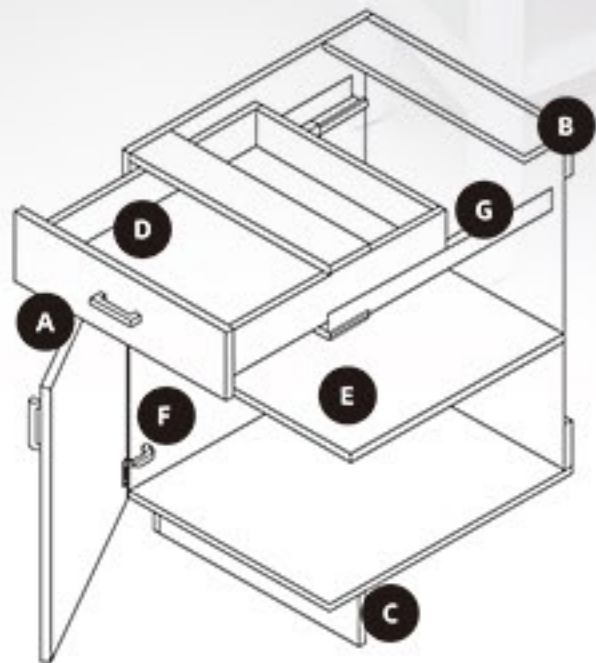

FRAMELESS CABINETS

FRAMELESS CABINETS

- A. 3/4" flat full overlay door and drawer panel*
- B. 3/4" plywood construction with white-finish interior and exterior
- C. 3/4" toe kick board
- D. 3/4" white-finished plywood drawer box
- E. 3/4" Solid plywood laminated in white with adjustable pegs
- F. Adjustable soft-close concealed hinges
- G. Soft-close undermount drawer glide