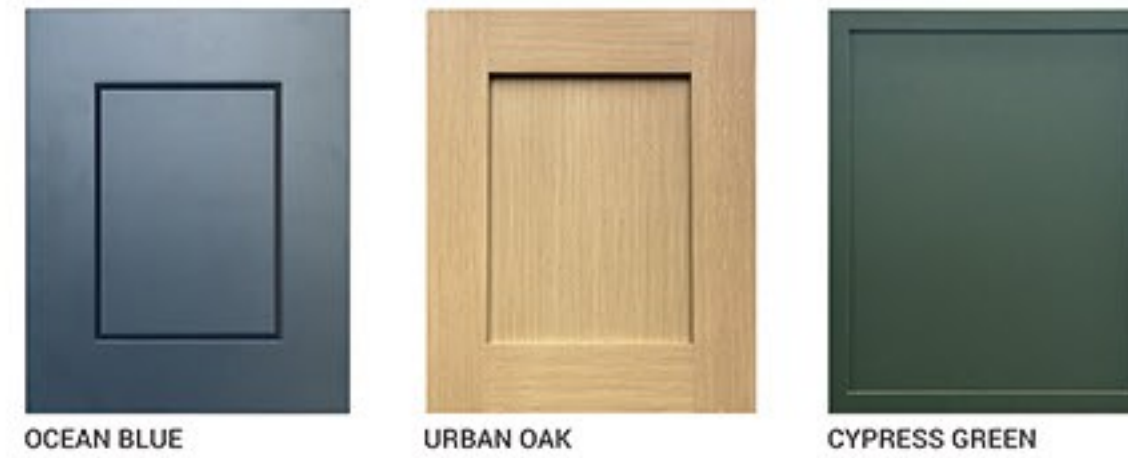

Cabinets Accessories

Model	Descriptions	Model	Descriptions
WF330 WF340 WF640 TF1.5 TF396 TF696	Wall/ Base Filler 3" x 30" Wall/ Base Filler 3" x 40" Wall/ Base Filler 6" x 40" Tall Filler 1 1/2" x 96" Tall Filler 3" x 96" Tall Filler 6" x 96"	OCM	Outside Corner Moulding 3/4" x 1/8" x 8"
BFD2430 WFD1230 WFD1236 WFD1240	Base Fake Door Panel 24" x 30" Wall Fake Door Panel 12" x 30" Wall Fake Door Panel 12" x 36" Wall Fake Door Panel 12" x 40"	ROT18 ROT21 ROT24 ROT27 ROT30 ROT33 ROT36	Roll Out Tray w/Soft-Close Slides Apply to 18"W-36"W Frameless Cabinet
CM2-CURVE CM4-CURVE	Crown Moulding Curve 2" Crown Moulding Curve 4"	RR96 (24 x 96 x 1/2) Refrigerator Panel FP24 FP34.5	Refrigerator Panel 24" x 96" x 1/2" Skin Panel 24" x 96" x 1/8" Island Skin Panel 34.5" x 96" x 1/8"
CM2-FLAT CM3-FLAT	Crown Moulding Flat 2" Crown Moulding Flat 3"	LM8	Light Moulding 1 3/8" x 7/8" x 8"
TK	Toe Kick 4 1/2" x 1/2" x 8"	GR30	Wall Glass Rack Apply to Framed Cabinet
SM	Scribe Moulding 3/4" x 1/8" x 8"	MR21 MR27 MR33	Mirror 21" x 35" 27" x 35" 33" x 35"

Framed Cabinets with Natural Box

FULL DOOR BASE CABINET / DOOR & DRAWER CABINET

Model	W	H	D
B09F	9	34 1/2	24
B12	12	34 1/2	24
B15	15	34 1/2	24
B18	18	34 1/2	24
B21	21	34 1/2	24
B24	24	34 1/2	24
B27	27	34 1/2	24
B30	30	34 1/2	24
B33	33	34 1/2	24
B36	36	34 1/2	24
B39	39	34 1/2	24
B42	42	34 1/2	24

BASE SPICE RACK CABINET

Model	W	H	D
BPP09	9	34 1/2	24

DRAWER BASE CABINET

Model	W	H	D
DB12	12	34 1/2	24
DB15	15	34 1/2	24
DB18	18	34 1/2	24
DB21	21	34 1/2	24
DB24	24	34 1/2	24
DB27	27	34 1/2	24
DB30	30	34 1/2	24
DB36	36	34 1/2	24

FULL DOOR CABINET/ BLIND CORNER BASE CABINET

Model	W	H	D
BBC36F	36	34 1/2	24
BBC39	39	34 1/2	24
BBC42	42	34 1/2	24

OVEN CABINET BASE

Model	W	H	D
OVD3312T	33	12	24
OVD3318T	33	18	24
OVD3322T	33	22	24
OVD3372B	33	72	24

TALL SINGLE DOOR PANTRY CABINET BASE & TOP

Model	W	H	D
PC1830T	18	30	24
PC1836T	18	36	24
PC1842T	18	40	24
PC1854B	18	54	24

TALL DOUBLE DOOR PANTRY CABINET BASE & TOP

Model	W	H	D
PC2430T	24	30	24
PC2436T	24	36	24
PC2442T	24	42	24
PC2454B	24	54	24
PC3030T	30	30	24
PC3036T	30	36	24
PC3042T	30	42	24
PC3054B	30	54	24