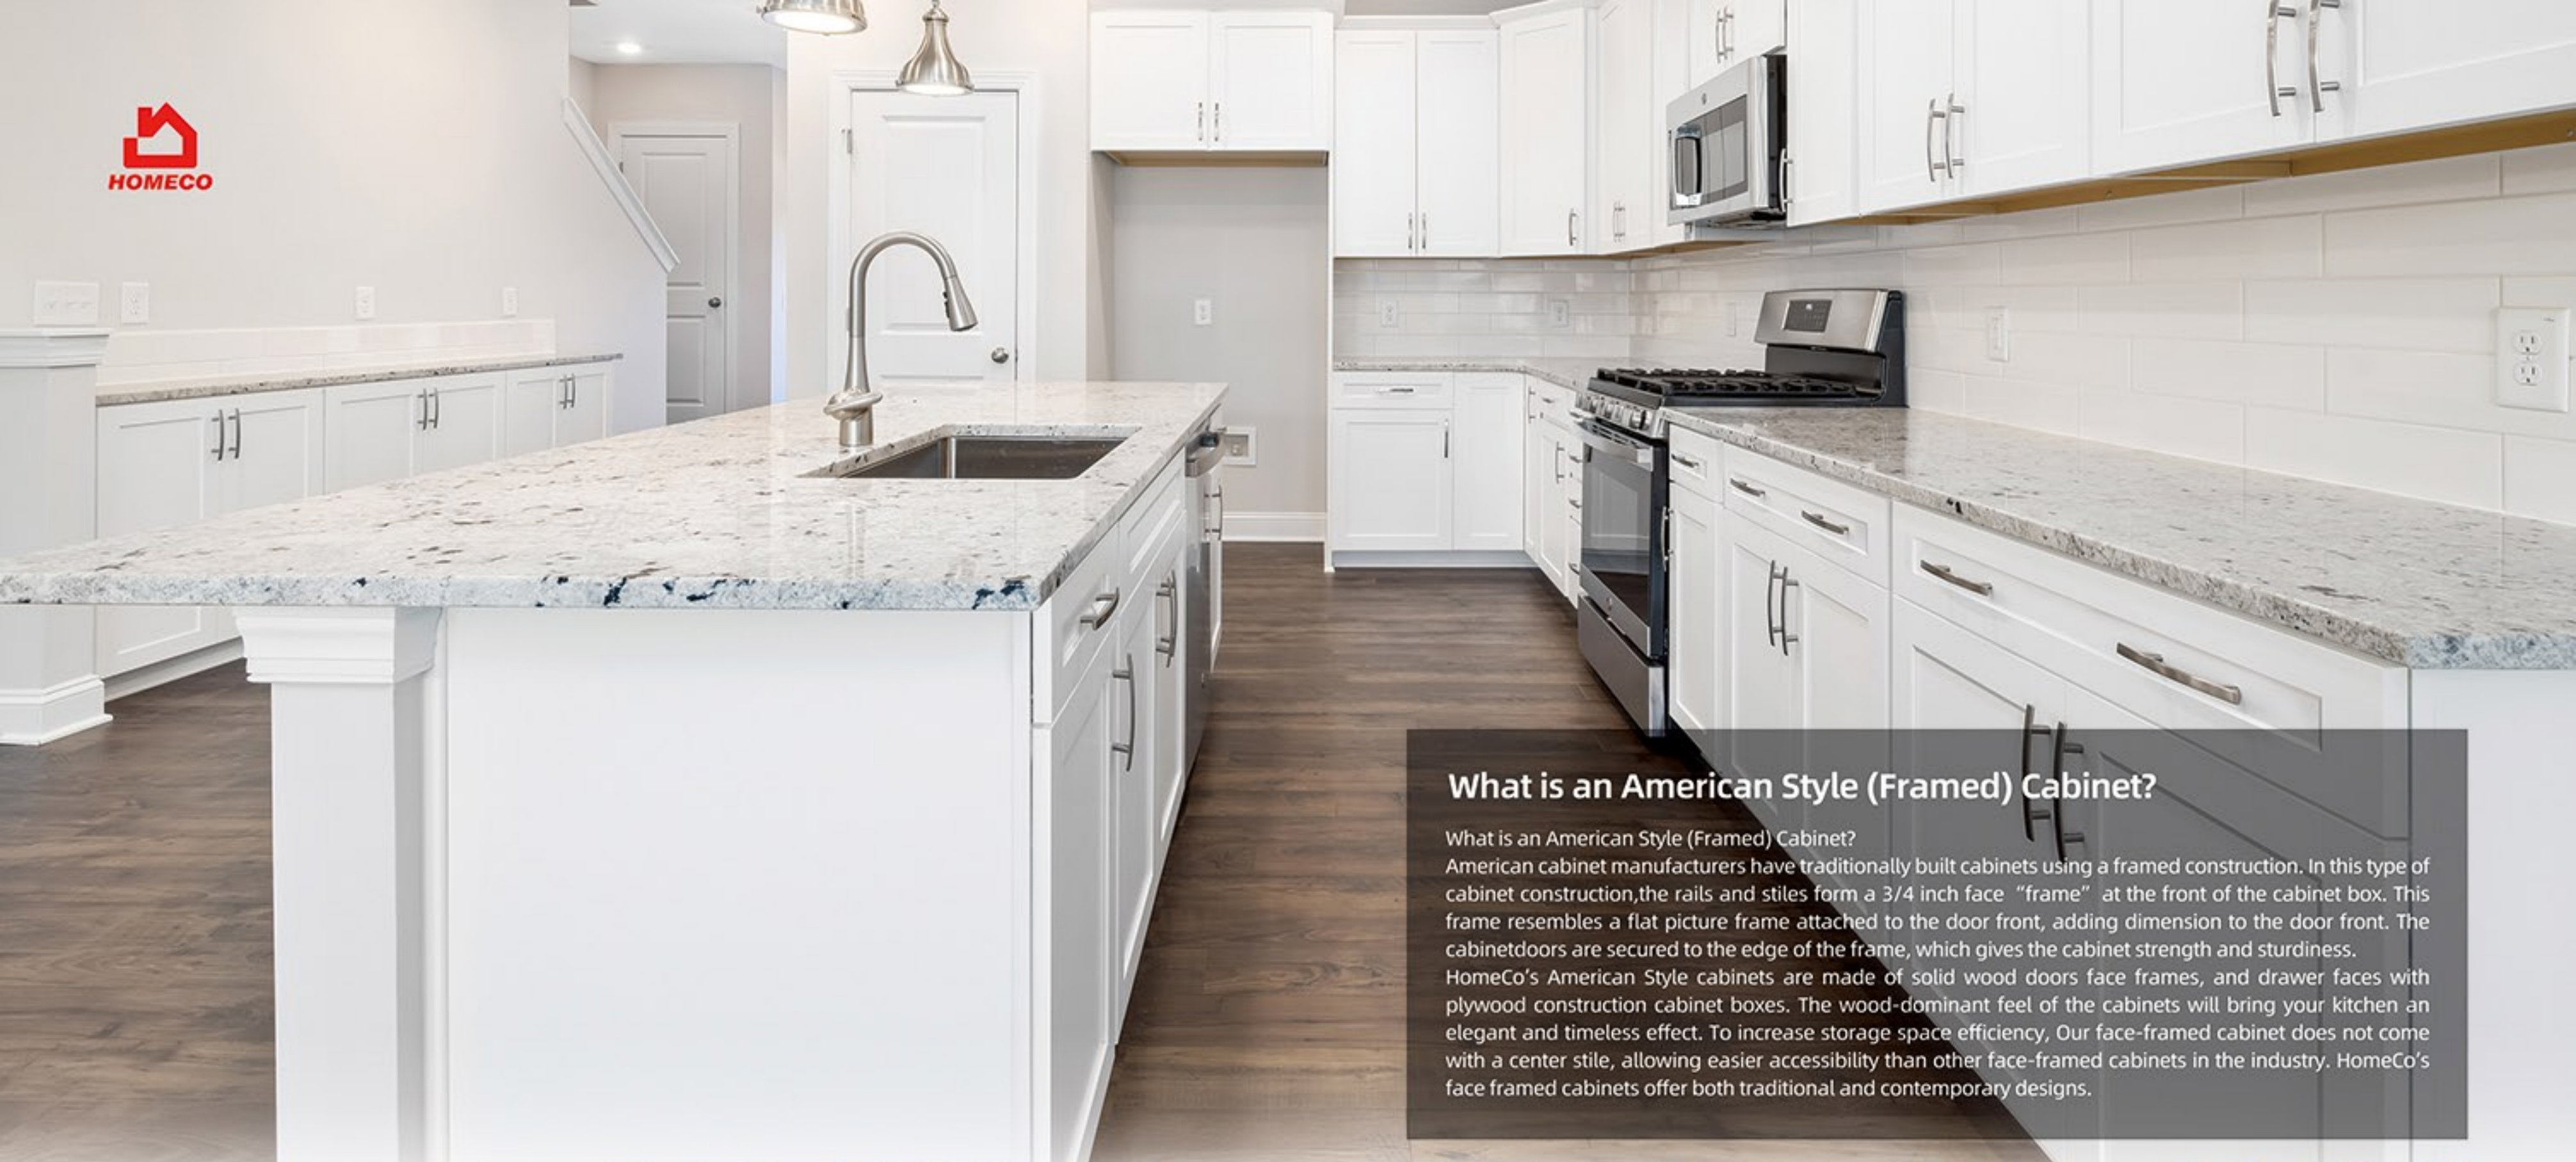

© MAPLE WALNUT

© OCEAN BLUE

© URBAN OAK

© COSMO SAND

FRAMELESS CABINETS

What is an American Style (Framed) Cabinet?

What is an American Style (Framed) Cabinet?

American cabinet manufacturers have traditionally built cabinets using a framed construction. In this type of cabinet construction, the rails and stiles form a 3/4 inch face "frame" at the front of the cabinet box. This frame resembles a flat picture frame attached to the door front, adding dimension to the door front. The cabinet doors are secured to the edge of the frame, which gives the cabinet strength and sturdiness. HomeCo's American Style cabinets are made of solid wood doors face frames, and drawer faces with plywood construction cabinet boxes. The wood-dominant feel of the cabinets will bring your kitchen an elegant and timeless effect. To increase storage space efficiency, Our face-framed cabinet does not come with a center stile, allowing easier accessibility than other face-framed cabinets in the industry. HomeCo's face framed cabinets offer both traditional and contemporary designs.